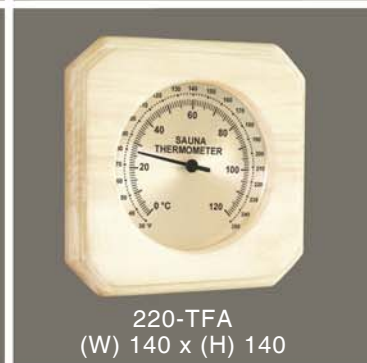

241-THA
(W) 180 x (H) 165

250-TA | 250-HA
(W) 150 x (H) 180

251-THA
(W) 185 x (H) 225

260-THA
(W) 330 x (H) 135

* outside the sauna
* infrared sauna use only

220-TFA
(W) 140 x (H) 140

All thermometers
are also available in
Fahrenheit & Celsius
°F & °C