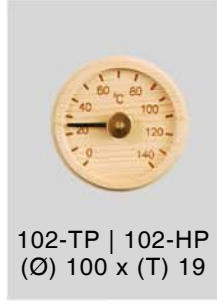

All items are also available in heat-treated wood

911-LRA
(W) 250 x (T) 75

Stone Family Line

Available in Pine / Aspen wood

Standard Models

Available in Pine / Aspen wood

102-TP | 102-HP
(Ø) 100 x (T) 19

115-TA | 115-HA
(W) 160 x (H) 185