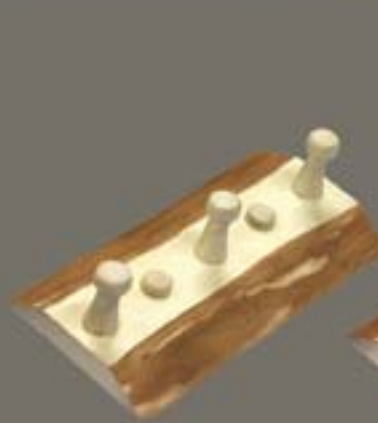

Sauna Accessories

220-TNA | 220-HNA
(W) 125 x (H) 160

221-THNA
(W) 250 x (H) 155

221-THVNA
(W) 155 x (H) 250

281-THNA
(W) 160 x (H) 185

551-NA
(W) 80 x (H) 340

Natural Line

Available in Aspen wood

582-NA
(W) 90 x (L) 240

583-NA
(W) 90 x (L) 440

551-NX
(W) 80 x (H) 340

Coding System

- | | |
|----------------|-------------------|
| A = Aspen | N = Natural |
| B = Basic | P = Pine |
| C = Clear | R = Rocks /Stones |
| E = Economy | S = Small |
| F = Fahrenheit | T = Thermometer |
| G = Bronze | V = Vertical |
| H = Hygrometer | X = Heat Treated |
| K = with Knots | Y = Horizontal |
| L = Large | Z = Stripes |
| M = Metal | 3S = 3 Side Door |
| | 4S = 4 Side Door |

280-TRA | 280-HRA
(W) 125 x (H) 160

281-THRA
(W) 160 x (H) 185

282-THRA
(W) 255 x (H) 155

283-THRP
(W) 155 x (H) 255

290-TR | 290-HR
(Ø) 130

550-RA
(W) 65 x (H) 300

940-RA
(W) 240 x (H) 320

281-THRX