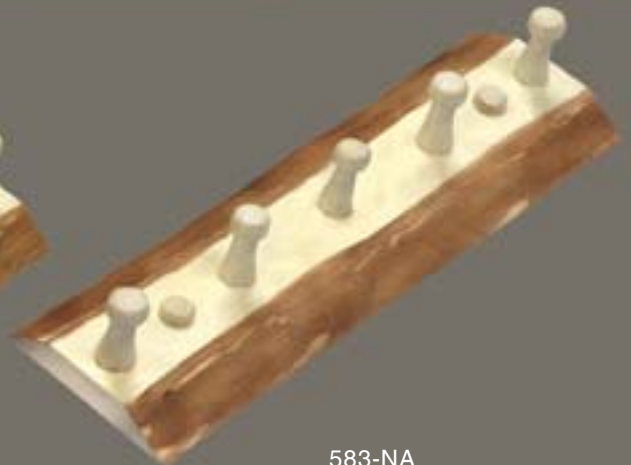

Sauna Accessories

220-TNA | 220-HNA
(W) 125 x (H) 160

221-THNA
(W) 250 x (H) 155

221-THVNA
(W) 155 x (H) 250

281-THNA
(W) 160 x (H) 185

551-NA
(W) 80 x (H) 340

Natural Line

Available in Aspen wood

582-NA
(W) 90 x (L) 240

583-NA
(W) 90 x (L) 440

551-NX
(W) 80 x (H) 340

Coding System

- | | |
|----------------|-------------------|
| A = Aspen | N = Natural |
| B = Basic | P = Pine |
| C = Clear | R = Rocks /Stones |
| E = Economy | S = Small |
| F = Fahrenheit | T = Thermometer |
| G = Bronze | V = Vertical |
| H = Hygrometer | X = Heat Treated |
| K = with Knots | Y = Horizontal |
| L = Large | Z = Stripes |
| M = Metal | 3S = 3 Side Door |
| | 4S = 4 Side Door |

280-TRA | 280-HRA
(W) 125 x (H) 160

281-THRA
(W) 160 x (H) 185

282-THRA
(W) 255 x (H) 155

283-THRP
(W) 155 x (H) 255

290-TR | 290-HR
(Ø) 130

550-RA
(W) 65 x (H) 300

940-RA
(W) 240 x (H) 320

281-THRX